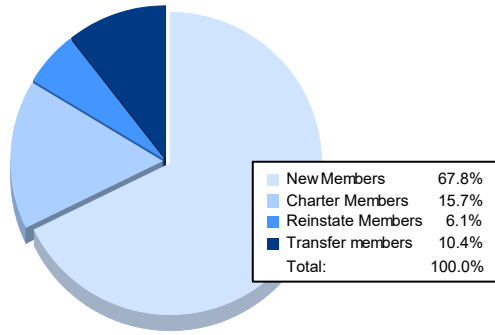

Year	New Clubs	Dropped Clubs	Gain/ Loss Clubs	New Members	Charter Members	Reinstate Members	Transfer Members	Total Member Added	Total Members Dropped	Gain/ Loss Members
2016-2017	0	0	0	157	1	8	14	180	144	36
2017-2018	1	2	-1	138	27	5	13	183	241	-58
2018-2019	0	1	-1	112	6	7	30	155	209	-54
2019-2020	0	0	0	72	0	4	4	80	138	-58
2020-2021	1	0	1	78	18	7	12	115	179	-64
<b>Average</b>	<b>0</b>	<b>1</b>	<b>0</b>	<b>111</b>	<b>10</b>	<b>6</b>	<b>15</b>	<b>143</b>	<b>182</b>	<b>-40</b>

### Membership Composition June 2021 Cumulative