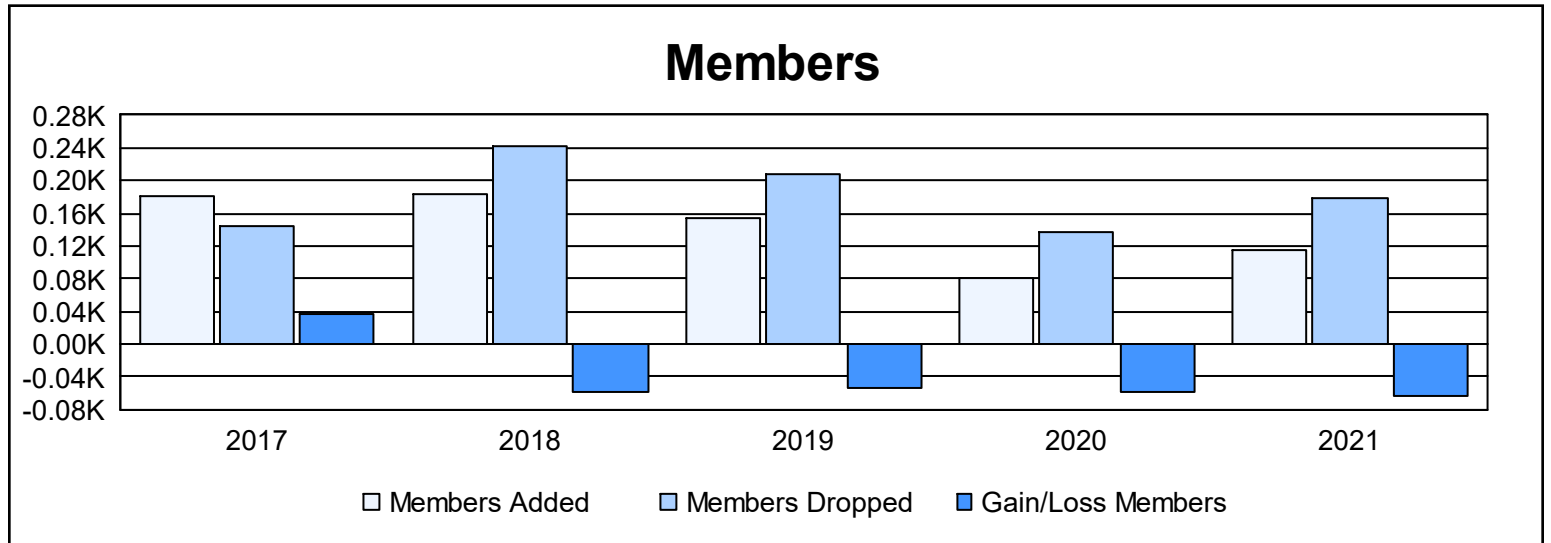

Year	New Clubs	Dropped Clubs	Gain/ Loss Clubs	New Members	Charter Members	Reinstate Members	Transfer Members	Total Member Added	Total Members Dropped	Gain/ Loss Members
2016-2017	0	0	0	157	1	8	14	180	144	36
2017-2018	1	2	-1	138	27	5	13	183	241	-58
2018-2019	0	1	-1	112	6	7	30	155	209	-54
2019-2020	0	0	0	72	0	4	4	80	138	-58
2020-2021	1	0	1	78	18	7	12	115	179	-64
<b>Average</b>	<b>0</b>	<b>1</b>	<b>0</b>	<b>111</b>	<b>10</b>	<b>6</b>	<b>15</b>	<b>143</b>	<b>182</b>	<b>-40</b>

### Membership Composition June 2021 Cumulative