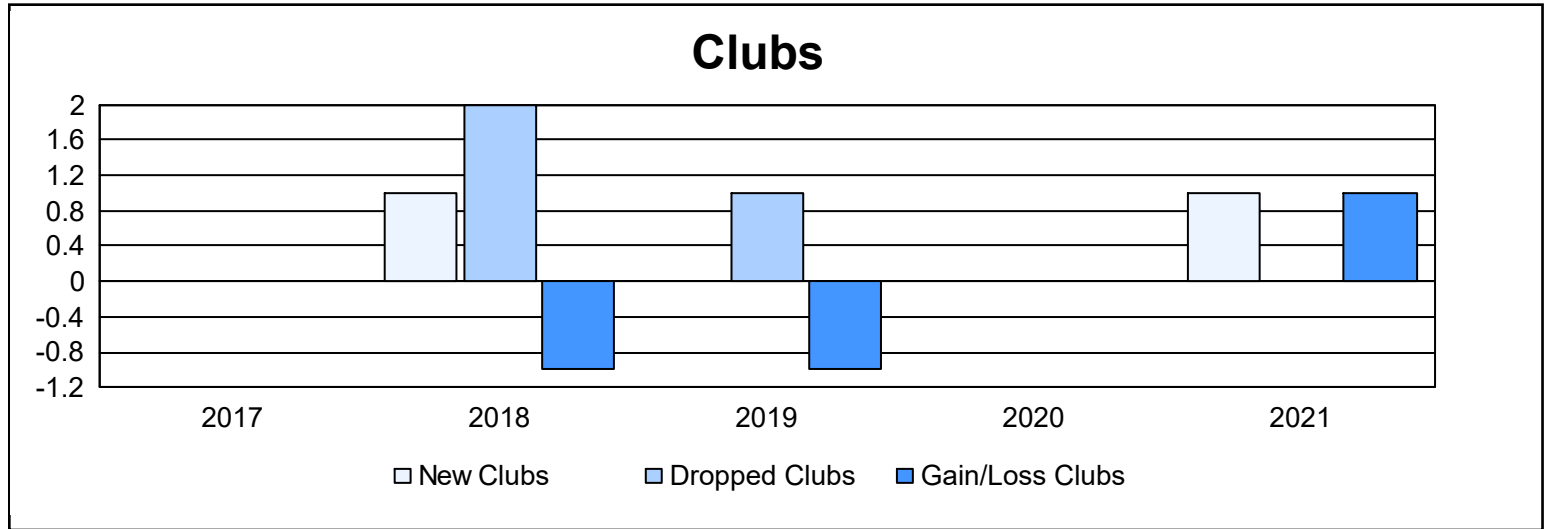

Year	New Clubs	Dropped Clubs	Gain/ Loss Clubs	New Members	Charter Members	Reinstate Members	Transfer Members	Total Member Added	Total Members Dropped	Gain/ Loss Members
2016-2017	0	0	0	157	1	8	14	180	144	36
2017-2018	1	2	-1	138	27	5	13	183	241	-58
2018-2019	0	1	-1	112	6	7	30	155	209	-54
2019-2020	0	0	0	72	0	4	4	80	138	-58
2020-2021	1	0	1	78	18	7	12	115	179	-64
<b>Average</b>	<b>0</b>	<b>1</b>	<b>0</b>	<b>111</b>	<b>10</b>	<b>6</b>	<b>15</b>	<b>143</b>	<b>182</b>	<b>-40</b>

### Membership Composition June 2021 Cumulative